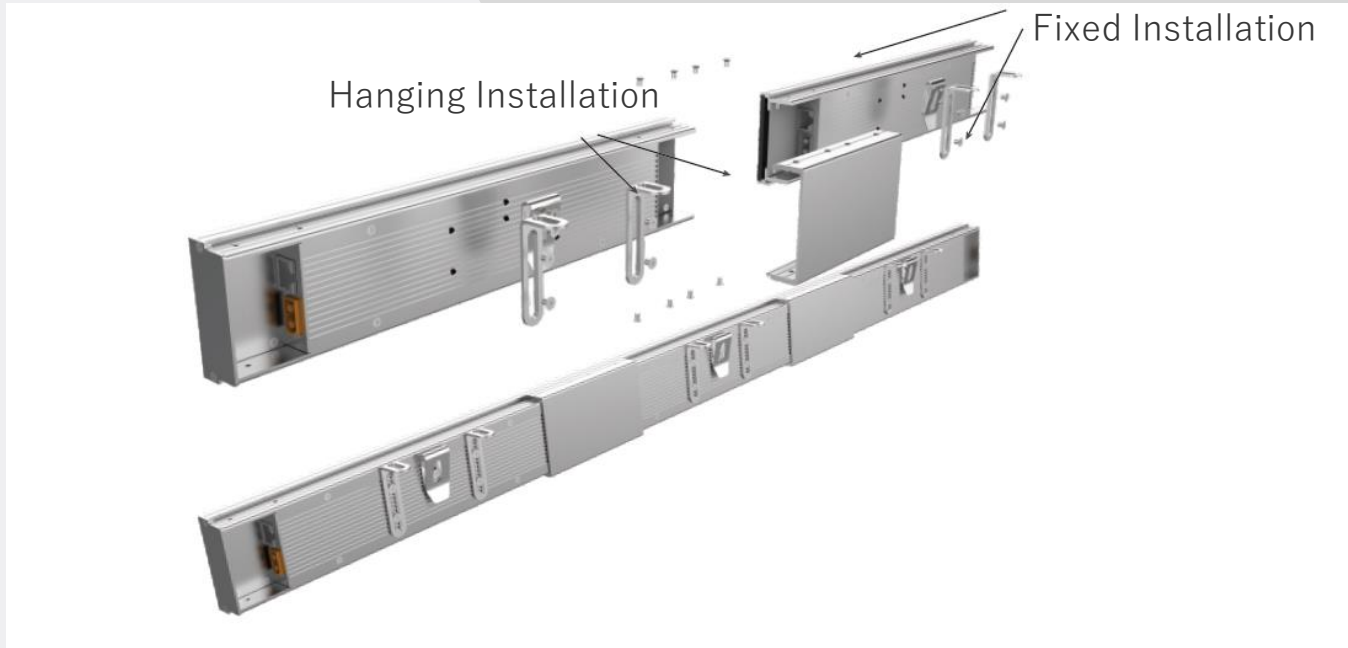

H Series LED Shelf Display

H125 | H181

**Stable performance with smd1010
fine pitch led lamps**

Various display mode including price , picture ,logo and video etc.

Suitable for all kinds of standard shelves, and can be assembled according to shelf length flexibly.

300*60mm

300*60mm

Cascade 4800mm at most

The back clip supports hanging, fixed, and wall mounted installation, suitable for more environmental applications

Plug and play

Super Display Performance for whole day and night

4G,WiFi,USB,Lan control
way, easy to change the
content