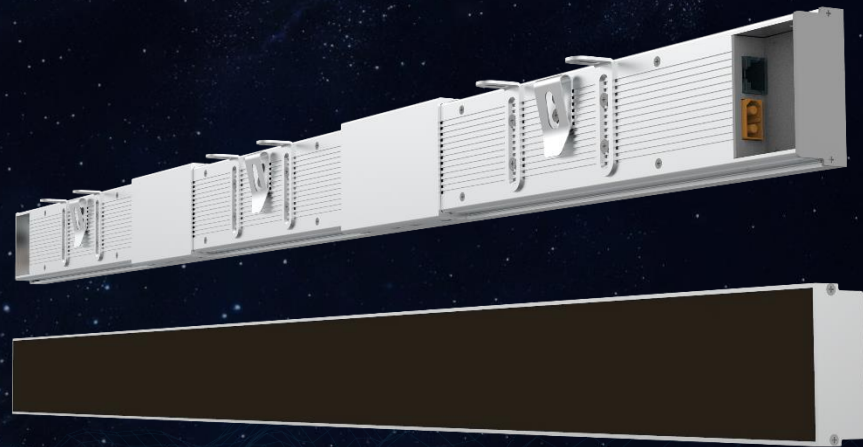

H Series LED Shelf Display

H125 | H181

**Stable performance with smd1010
fine pitch led lamps**

Various display mode including price , picture ,logo and video etc.

Suitable for all kinds of standard shelves, and can be assembled according to shelf length flexibly.

300*60mm

300*60mm

Cascade 4800mm at most

The back clip supports hanging, fixed, and wall mounted installation, suitable for more environmental applications

Plug and play

Super Display Performance for whole day and night

4G,WiFi,USB,Lan control
way, easy to change the
content