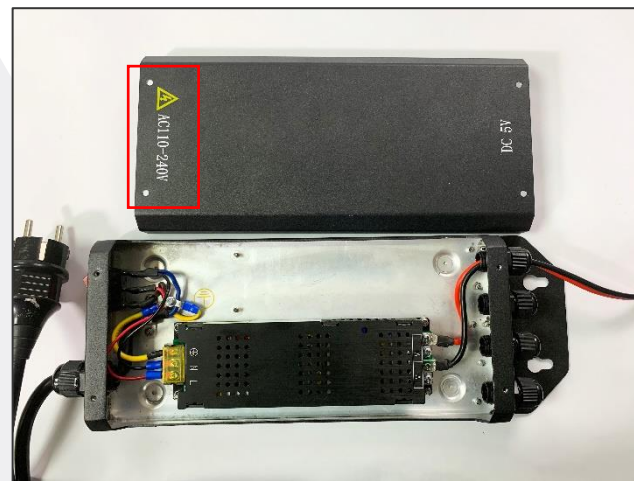

300*60mm

300*60mm

Cascade 4800mm at most

The back clip supports hanging, fixed, and wall mounted installation, suitable for more environmental applications

Plug and play

Super Display Performance for whole day and night

4G,WiFi,USB,Lan control
way, easy to change the
content