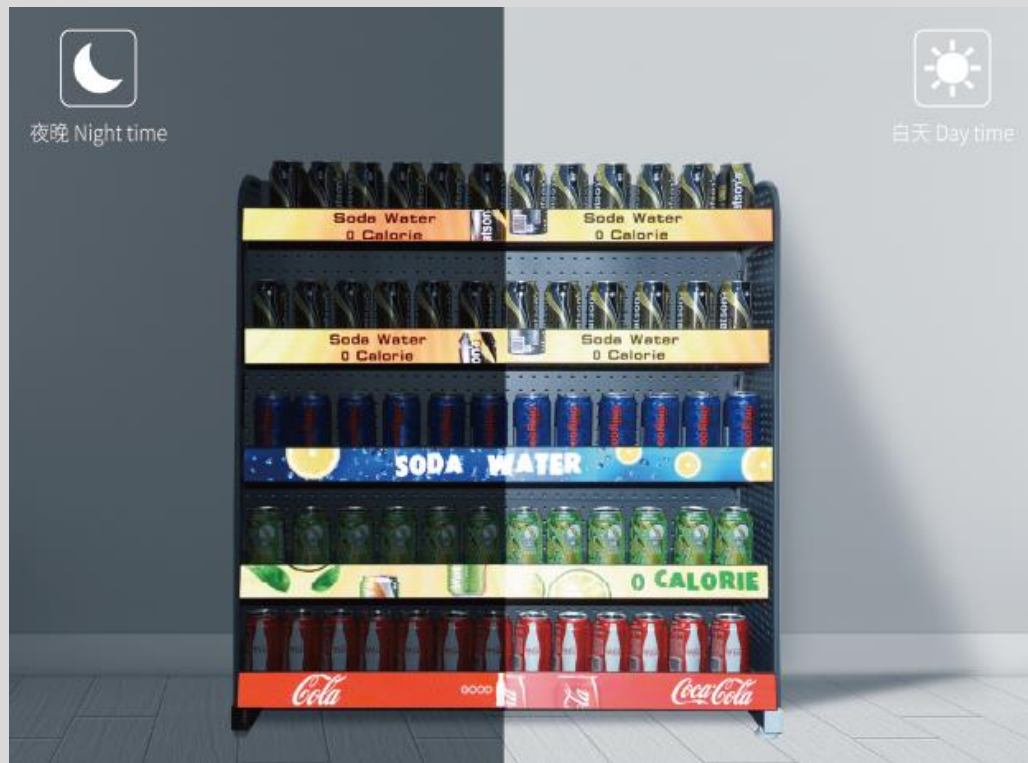

H Series LED Shelf Display

H125 | H181

**Stable performance with smd1010
fine pitch led lamps**

Various display mode including price , picture ,logo and video etc.

Suitable for all kinds of standard shelves, and can be assembled according to shelf length flexibly.

300*60mm

300*60mm

Cascade 4800mm at most

The back clip supports hanging, fixed, and wall mounted installation, suitable for more environmental applications

Plug and play

Super Display Performance for whole day and night

4G,WiFi,USB,Lan control
way, easy to change the
content