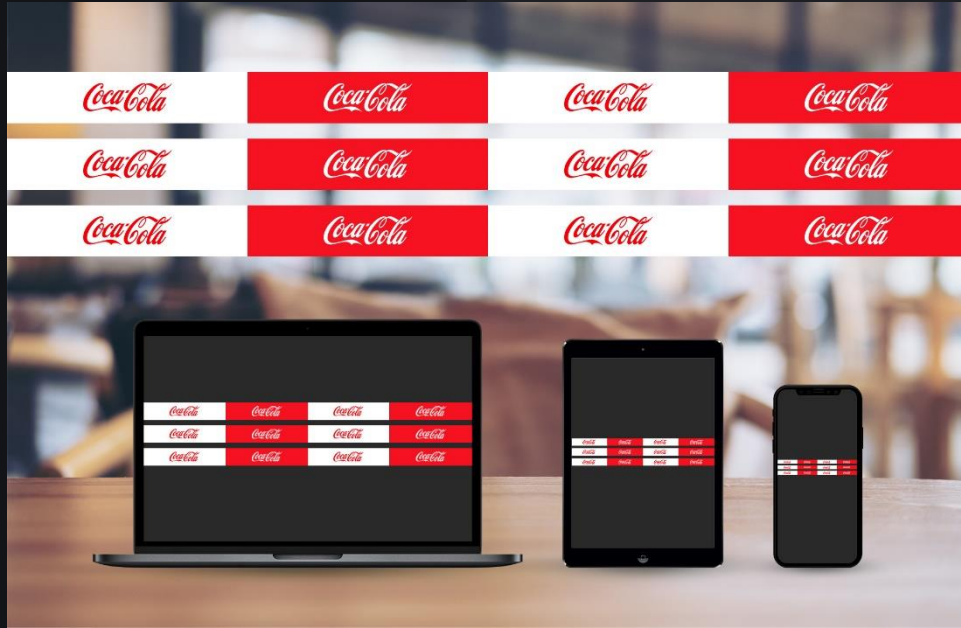

H Series LED Shelf Display

H125 | H181

**Stable performance with smd1010
fine pitch led lamps**

Various display mode including price , picture ,logo and video etc.

Suitable for all kinds of standard shelves, and can be assembled according to shelf length flexibly.

300*60mm

300*60mm

Cascade 4800mm at most

The back clip supports hanging, fixed, and wall mounted installation, suitable for more environmental applications

Plug and play

Super Display Performance for whole day and night

4G,WiFi,USB,Lan control
way, easy to change the
content