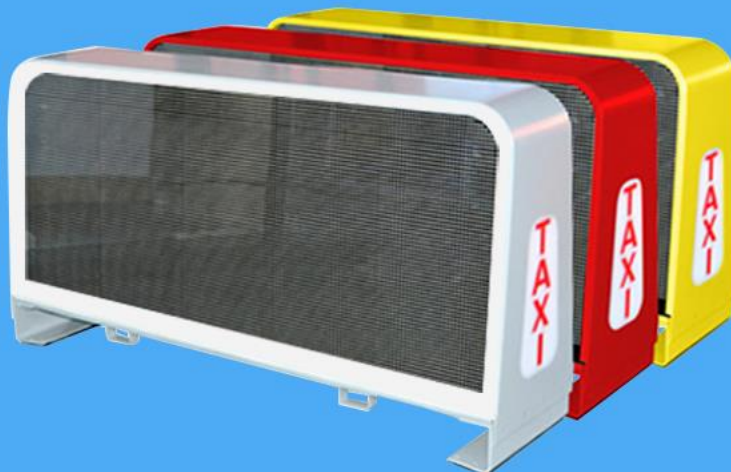

T SERIES

TAXI TOP LED

Delivering Your Message !

Double-Sided

IP65

High Brightness

Easy Maintenance

USB

WIFI

3G/4G

C-GSS

PARAMETER

Model : T5

Pixel Pitch : 5mm

LED Type : SMD 2525

Pixel Density : 40000 dot/ m²

Screen Weight : 17kg

TAXI LED DISPLAY

HIGHLIGHTS

Double-sided

Double-sided, could reach more people as possible

IP65

IP65 Waterproof design, suitable for outdoor application

High Brightness

3,000~5,000nits brightness adjustable, make the display content visible even under sunshine

Easy Maintenance

Easy to mount onto taxi tops and convenient to remove it when necessary

CUSTOM COLORS

Personalized customization, multiple colors can be selected